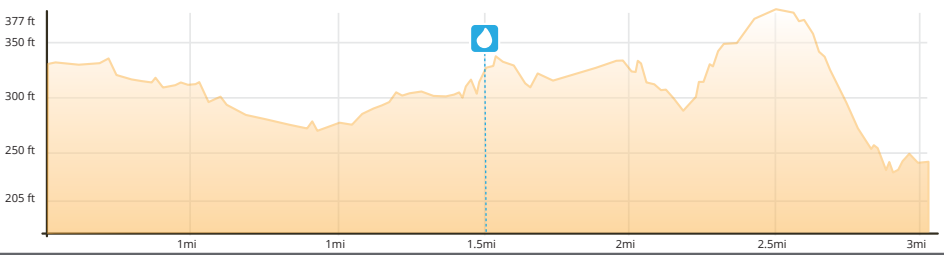

5K Course Map

Distance 3.1 miles Elevation gain/loss: 268 ft, -321 ft

*** CITY OF LAGUNA HILLS ***

MEMORIAL DAY

HALF MARATHON | 5K | 10K

HONORING THE USMC DARK HORSE BATTALION